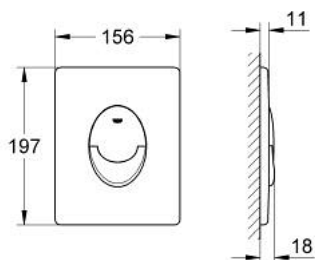

### ΠΕΡΙΓΡΑΦΗ ΠΡΟΪΟΝΤΟΣ

- Χρώμα: chrome
- for dual flush
- for pneumatic discharge valve AV1
- vertical installation
- 156 x 197 mm
- κατασκευασμένο από ABS
- Φινίρισμα GROHE LongLife
- GROHE EcoJoy - Less water, perfect flow
  
- for combination with Rapid SL and Uniset with GD 2 cisterns
  
- for use with Rapid SLX please order shaft 66 791 000 (sold separately)